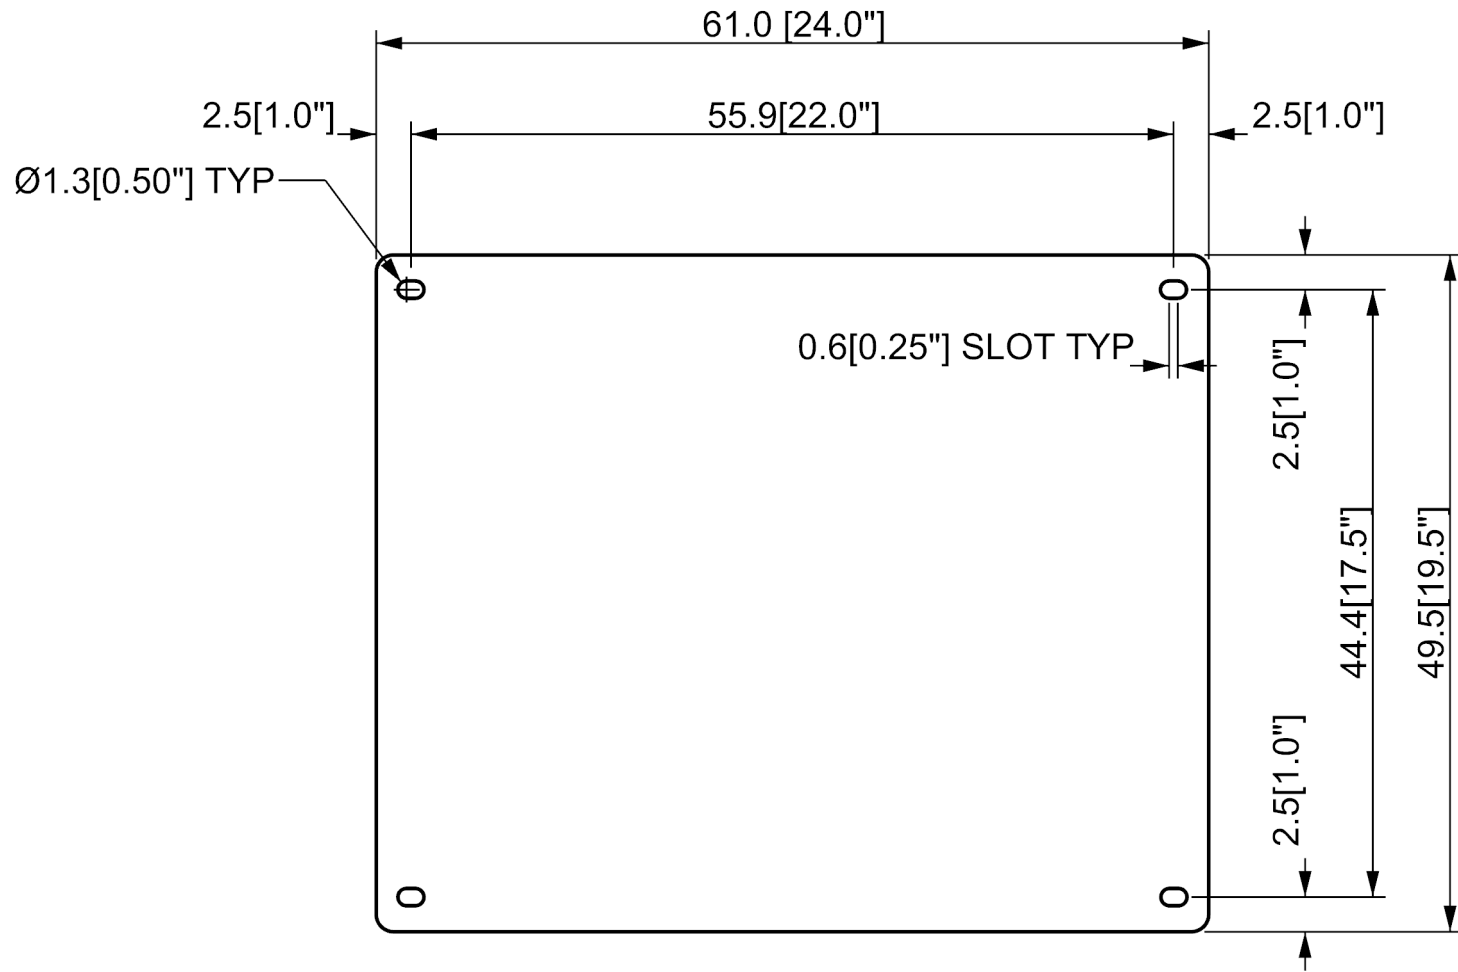

DIMS AS SHOWN - cm [inches]

HYPERLINK

NXT 1.2M BASE PLATE

DRWN BY: C. MULLER

DATE: JAN 05, 2023

SCALE: NTS