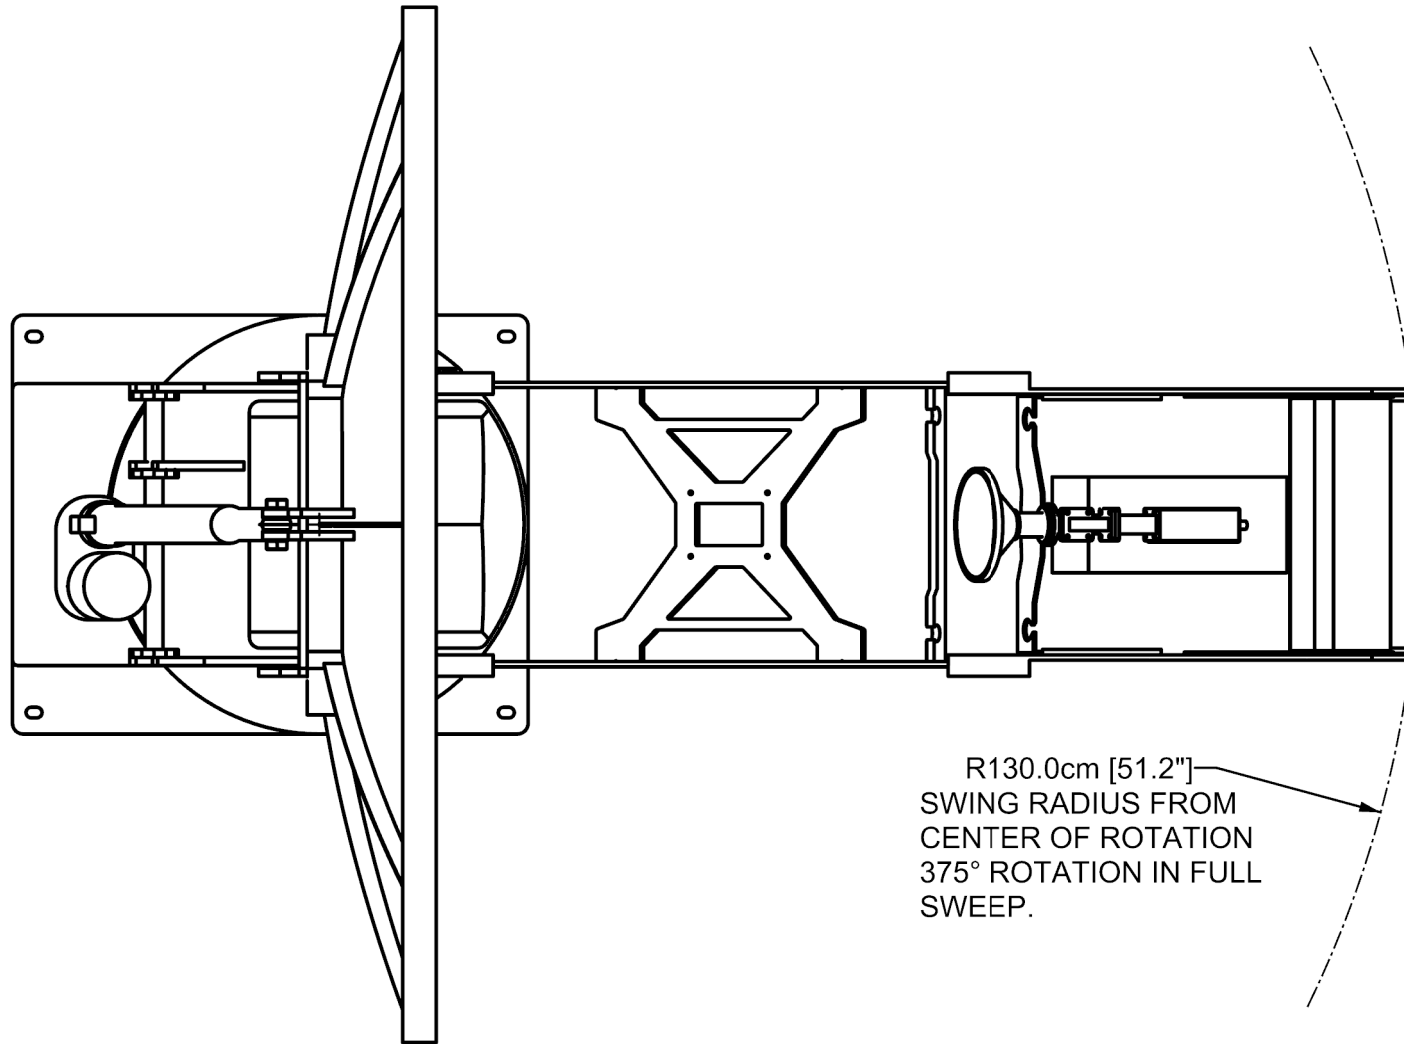

DIMS AS SHOWN - cm [inches]

HYPERLINK

NXT 1.2M SIDE VIEW 90°

DRWN BY: C. MULLER

DATE: JAN 05, 2023

SCALE: NTS

DIMS AS SHOWN - cm [inches]

HYPERLINK

NXT 1.2M SIDE VIEW STOW

DRWN BY: C. MULLER

DATE: JAN 05, 2023

SCALE: NTS

DIMS AS SHOWN - cm [inches]

<i>HYPERLINK</i>	
NXT 1.2M TOP VIEW STOW	
DRWN BY: C. MULLER	DATE: JAN 05, 2023
SCALE: NTS	

DIMS AS SHOWN - cm [inches]

HYPERLINK

NXT 1.2M SWING RADIUS

DRWN BY: C. MULLER

DATE: JAN 05, 2023

SCALE: NTS

DIMS AS SHOWN - cm [inches]

HYPERLINK

NXT 1.2M MAX LEAN BACK