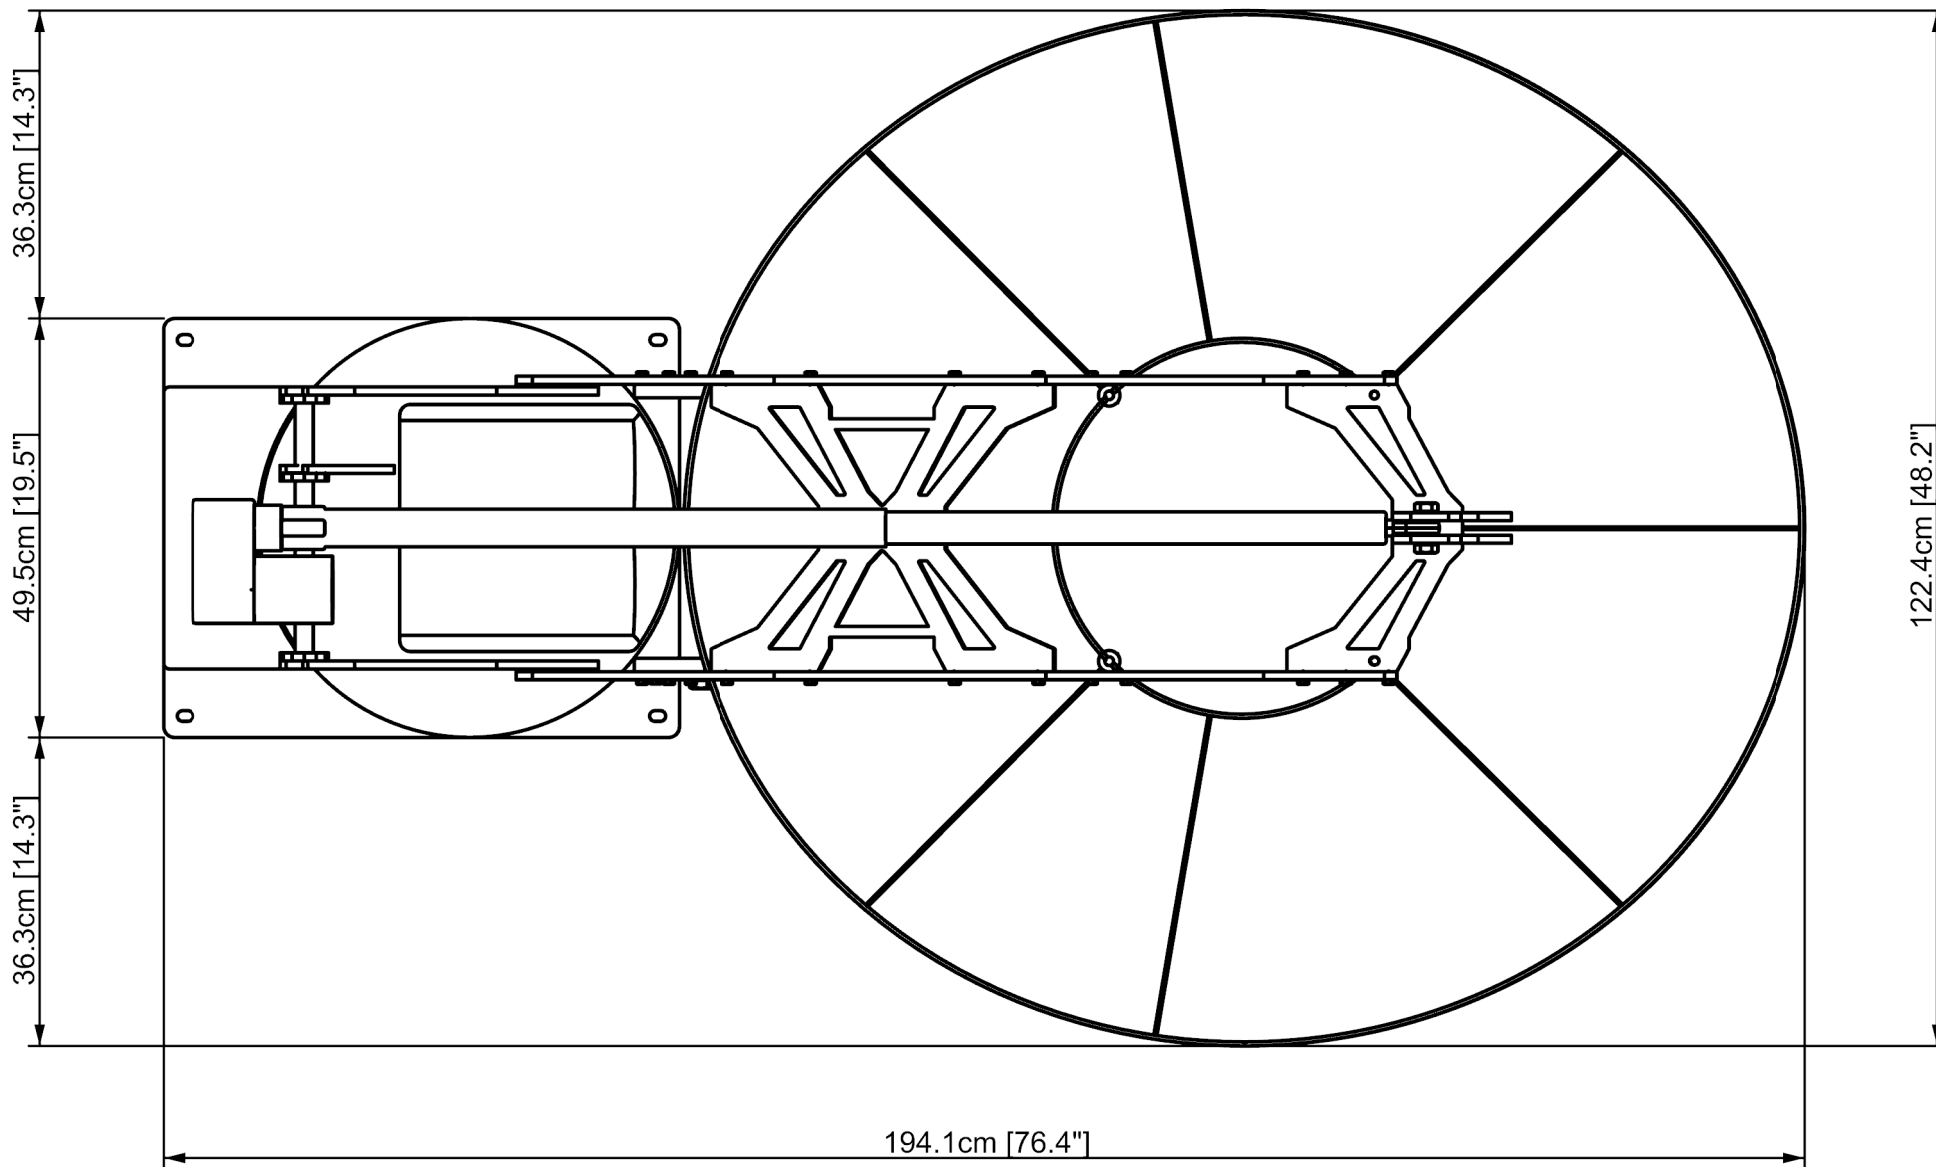

DIMS AS SHOWN - cm [inches]

HYPERLINK

NXT 1.2M SIDE VIEW 90°

DRWN BY: C. MULLER

DATE: JAN 05, 2023

SCALE: NTS

DIMS AS SHOWN - cm [inches]

HYPERLINK

NXT 1.2M SIDE VIEW STOW

DRWN BY: C. MULLER

DATE: JAN 05, 2023

SCALE: NTS

DIMS AS SHOWN - cm [inches]

<i>HYPERLINK</i>	
NXT 1.2M TOP VIEW STOW	
DRWN BY: C. MULLER	DATE: JAN 05, 2023
SCALE: NTS	

DIMS AS SHOWN - cm [inches]