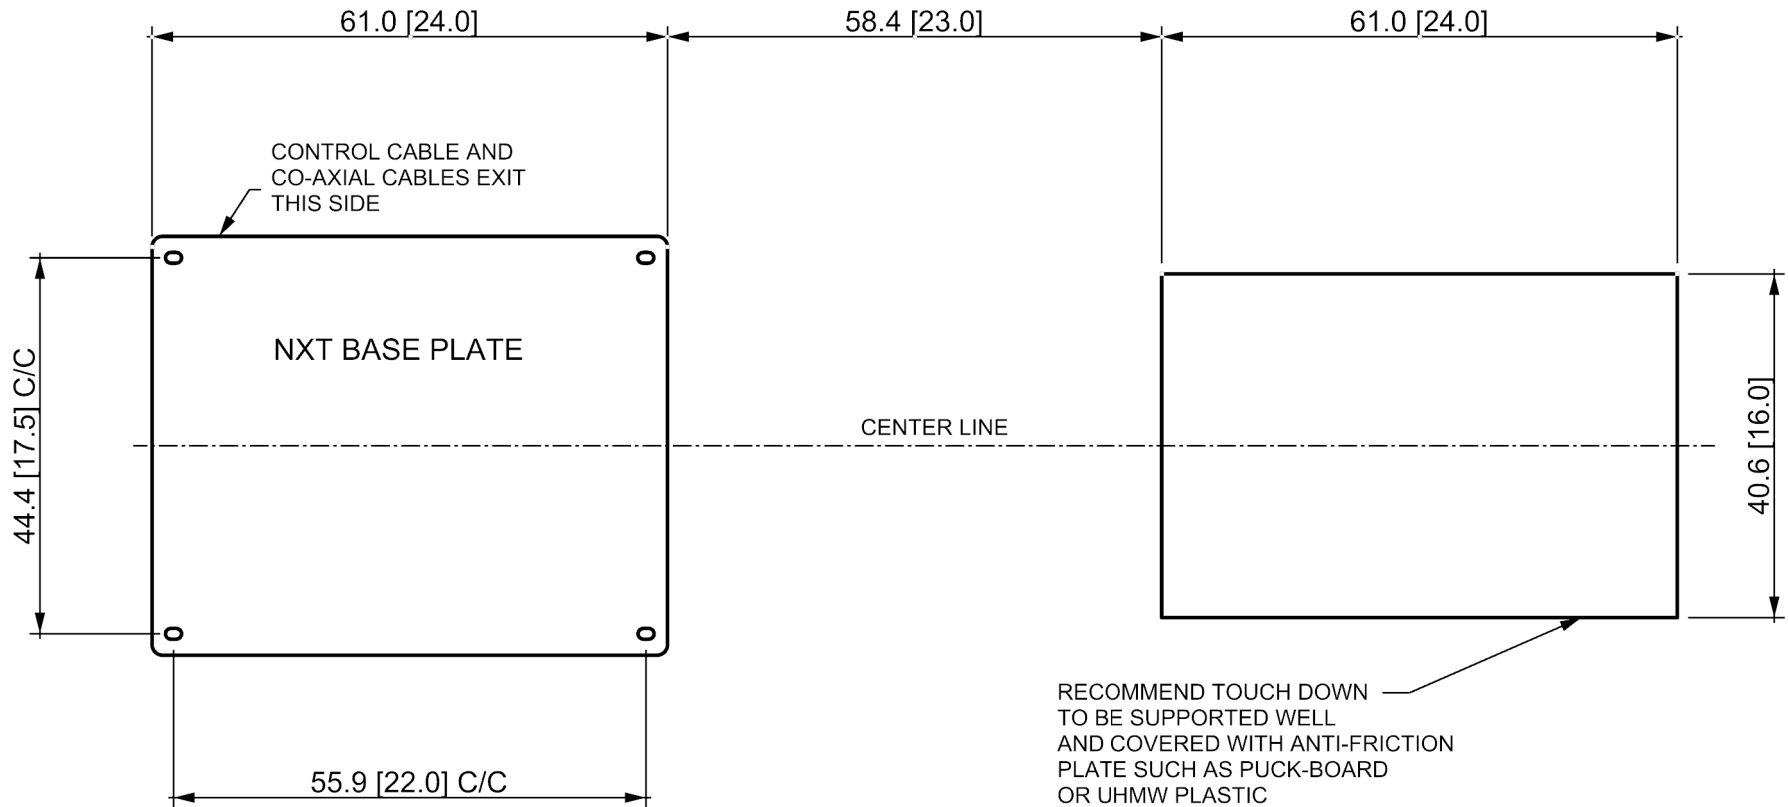

DIMS AS SHOWN - cm [inches]

NXT 1.2M TOUCH DOWN SPACING

DRWN BY: C. MULLER

DATE: JAN 05, 2023

SCALE: NTS