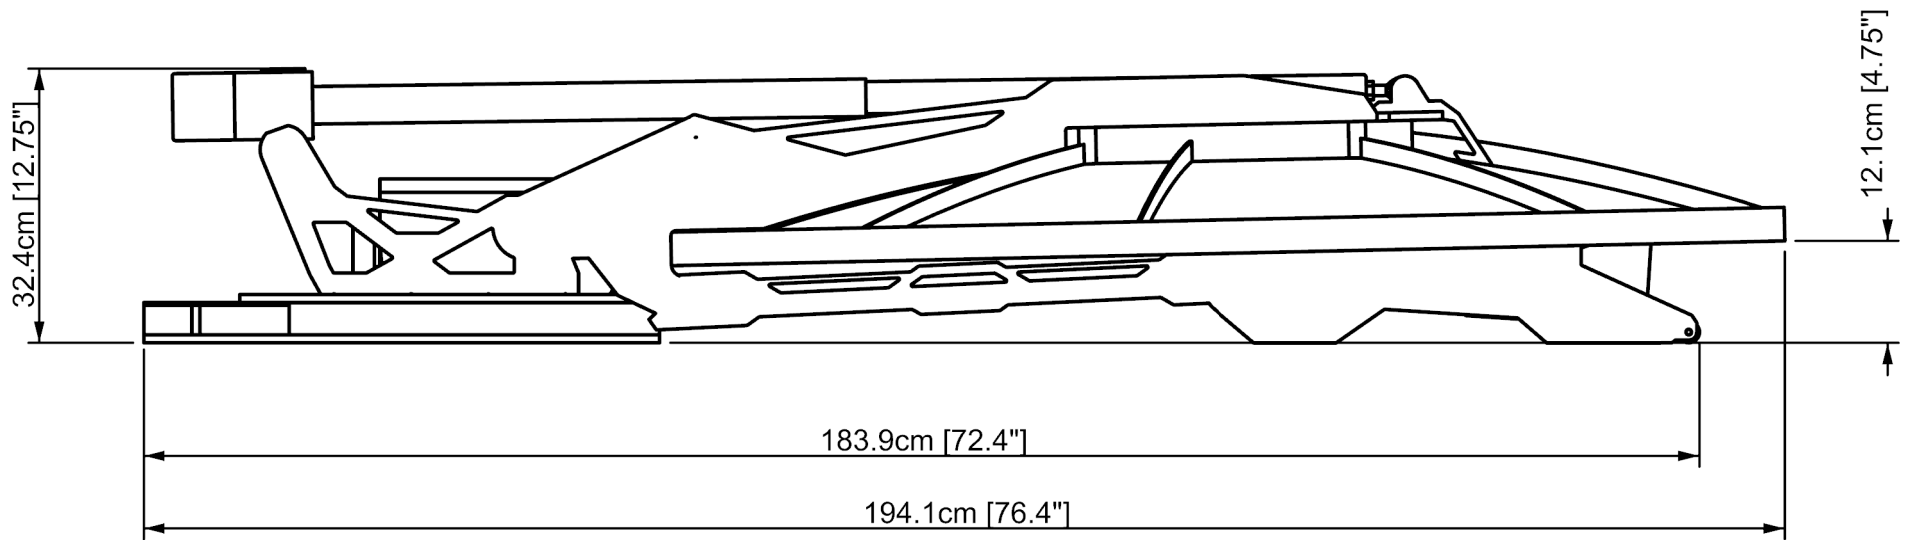

DIMS AS SHOWN - cm [inches]

HYPERLINK

NXT 1.2M SIDE VIEW 90°

DRWN BY: C. MULLER

DATE: JAN 05, 2023

SCALE: NTS

DIMS AS SHOWN - cm [inches]

HYPERLINK

NXT 1.2M SIDE VIEW STOW

DRWN BY: C. MULLER

DATE: JAN 05, 2023

SCALE: NTS

DIMS AS SHOWN - cm [inches]

<i>HYPERLINK</i>	
NXT 1.2M TOP VIEW STOW	
DRWN BY: C. MULLER	DATE: JAN 05, 2023
SCALE: NTS	

DIMS AS SHOWN - cm [inches]