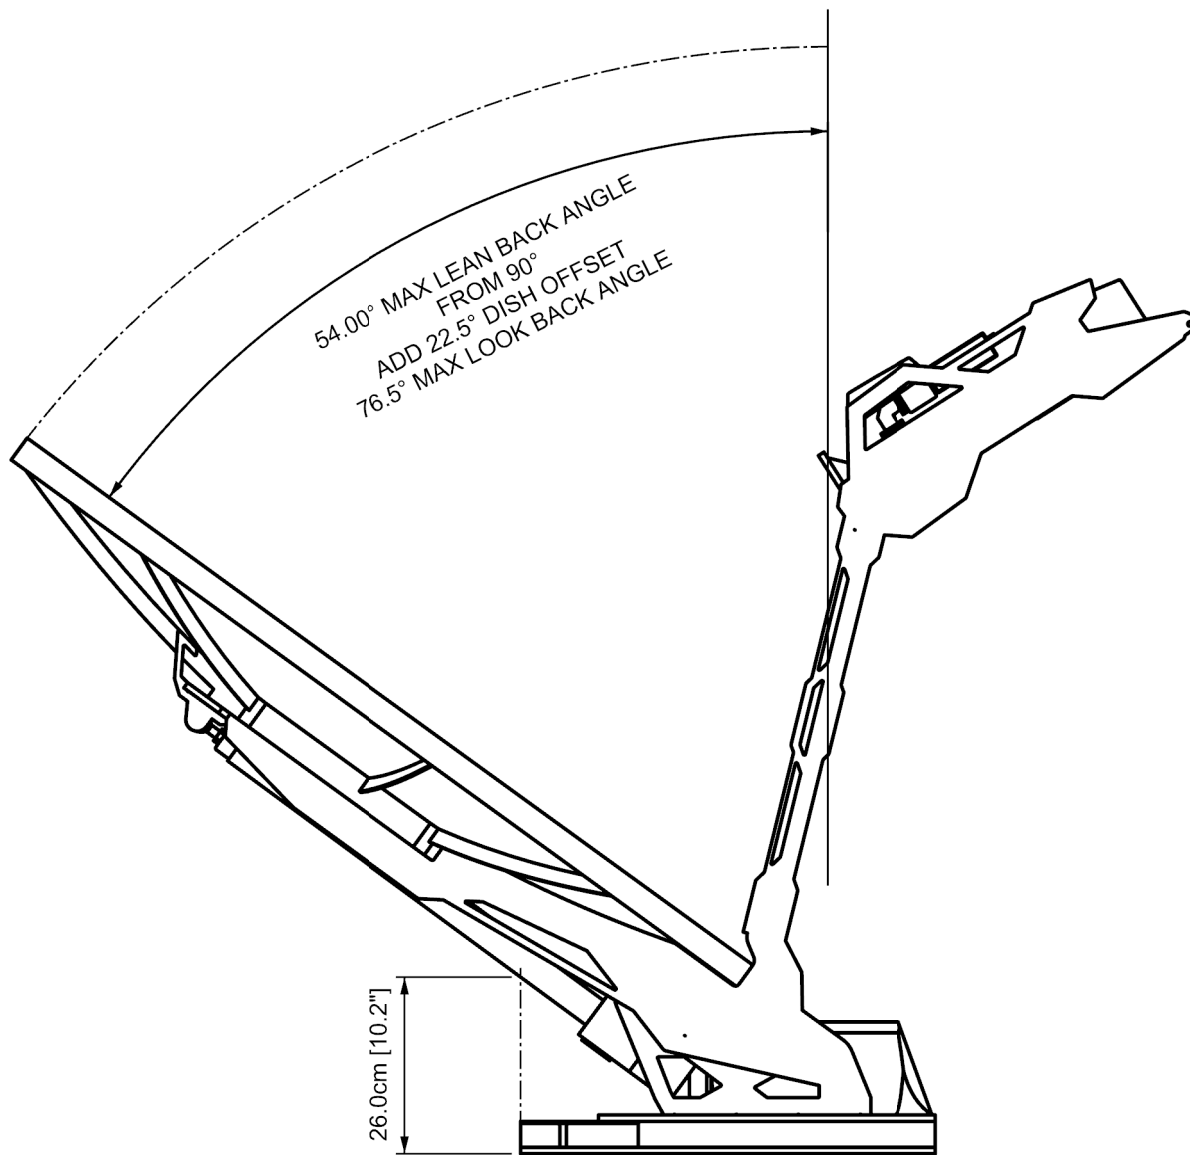

DIMS AS SHOWN - cm [inches]

HYPERLINK

NXT 1.2M SIDE VIEW 90°

DRWN BY: C. MULLER

DATE: JAN 05, 2023

SCALE: NTS

DIMS AS SHOWN - cm [inches]

HYPERLINK

NXT 1.2M SIDE VIEW STOW

DRWN BY: C. MULLER

DATE: JAN 05, 2023

SCALE: NTS

DIMS AS SHOWN - cm [inches]

<i>HYPERLINK</i>	
NXT 1.2M TOP VIEW STOW	
DRWN BY: C. MULLER	DATE: JAN 05, 2023
SCALE: NTS	

DIMS AS SHOWN - cm [inches]

HYPERLINK

NXT 1.2M SWING RADIUS

DRWN BY: C. MULLER

DATE: JAN 05, 2023

SCALE: NTS

DIMS AS SHOWN - cm [inches]

HYPERLINK

NXT 1.2M MAX LEAN BACK