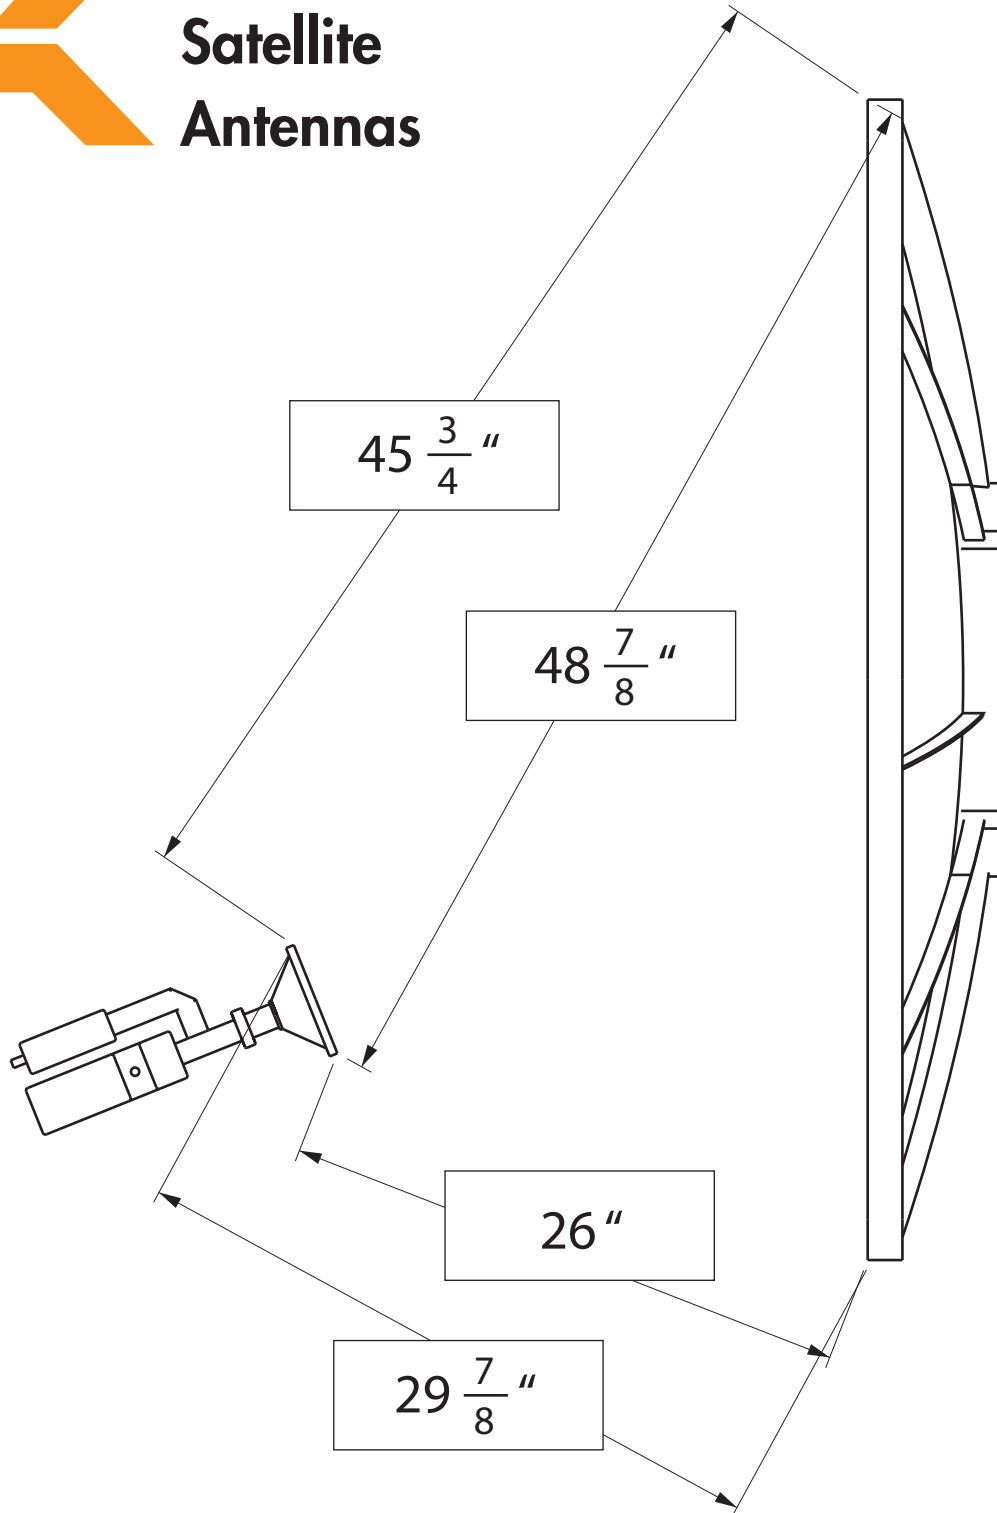

**Hyperlink
Satellite
Antennas**

FEED HORN LOCATION

**VR 1.2M AND 51 DEGREE (5.23" DIAMETER) FEED HORN
TOLERANCE IS $\pm 1/4$ "**